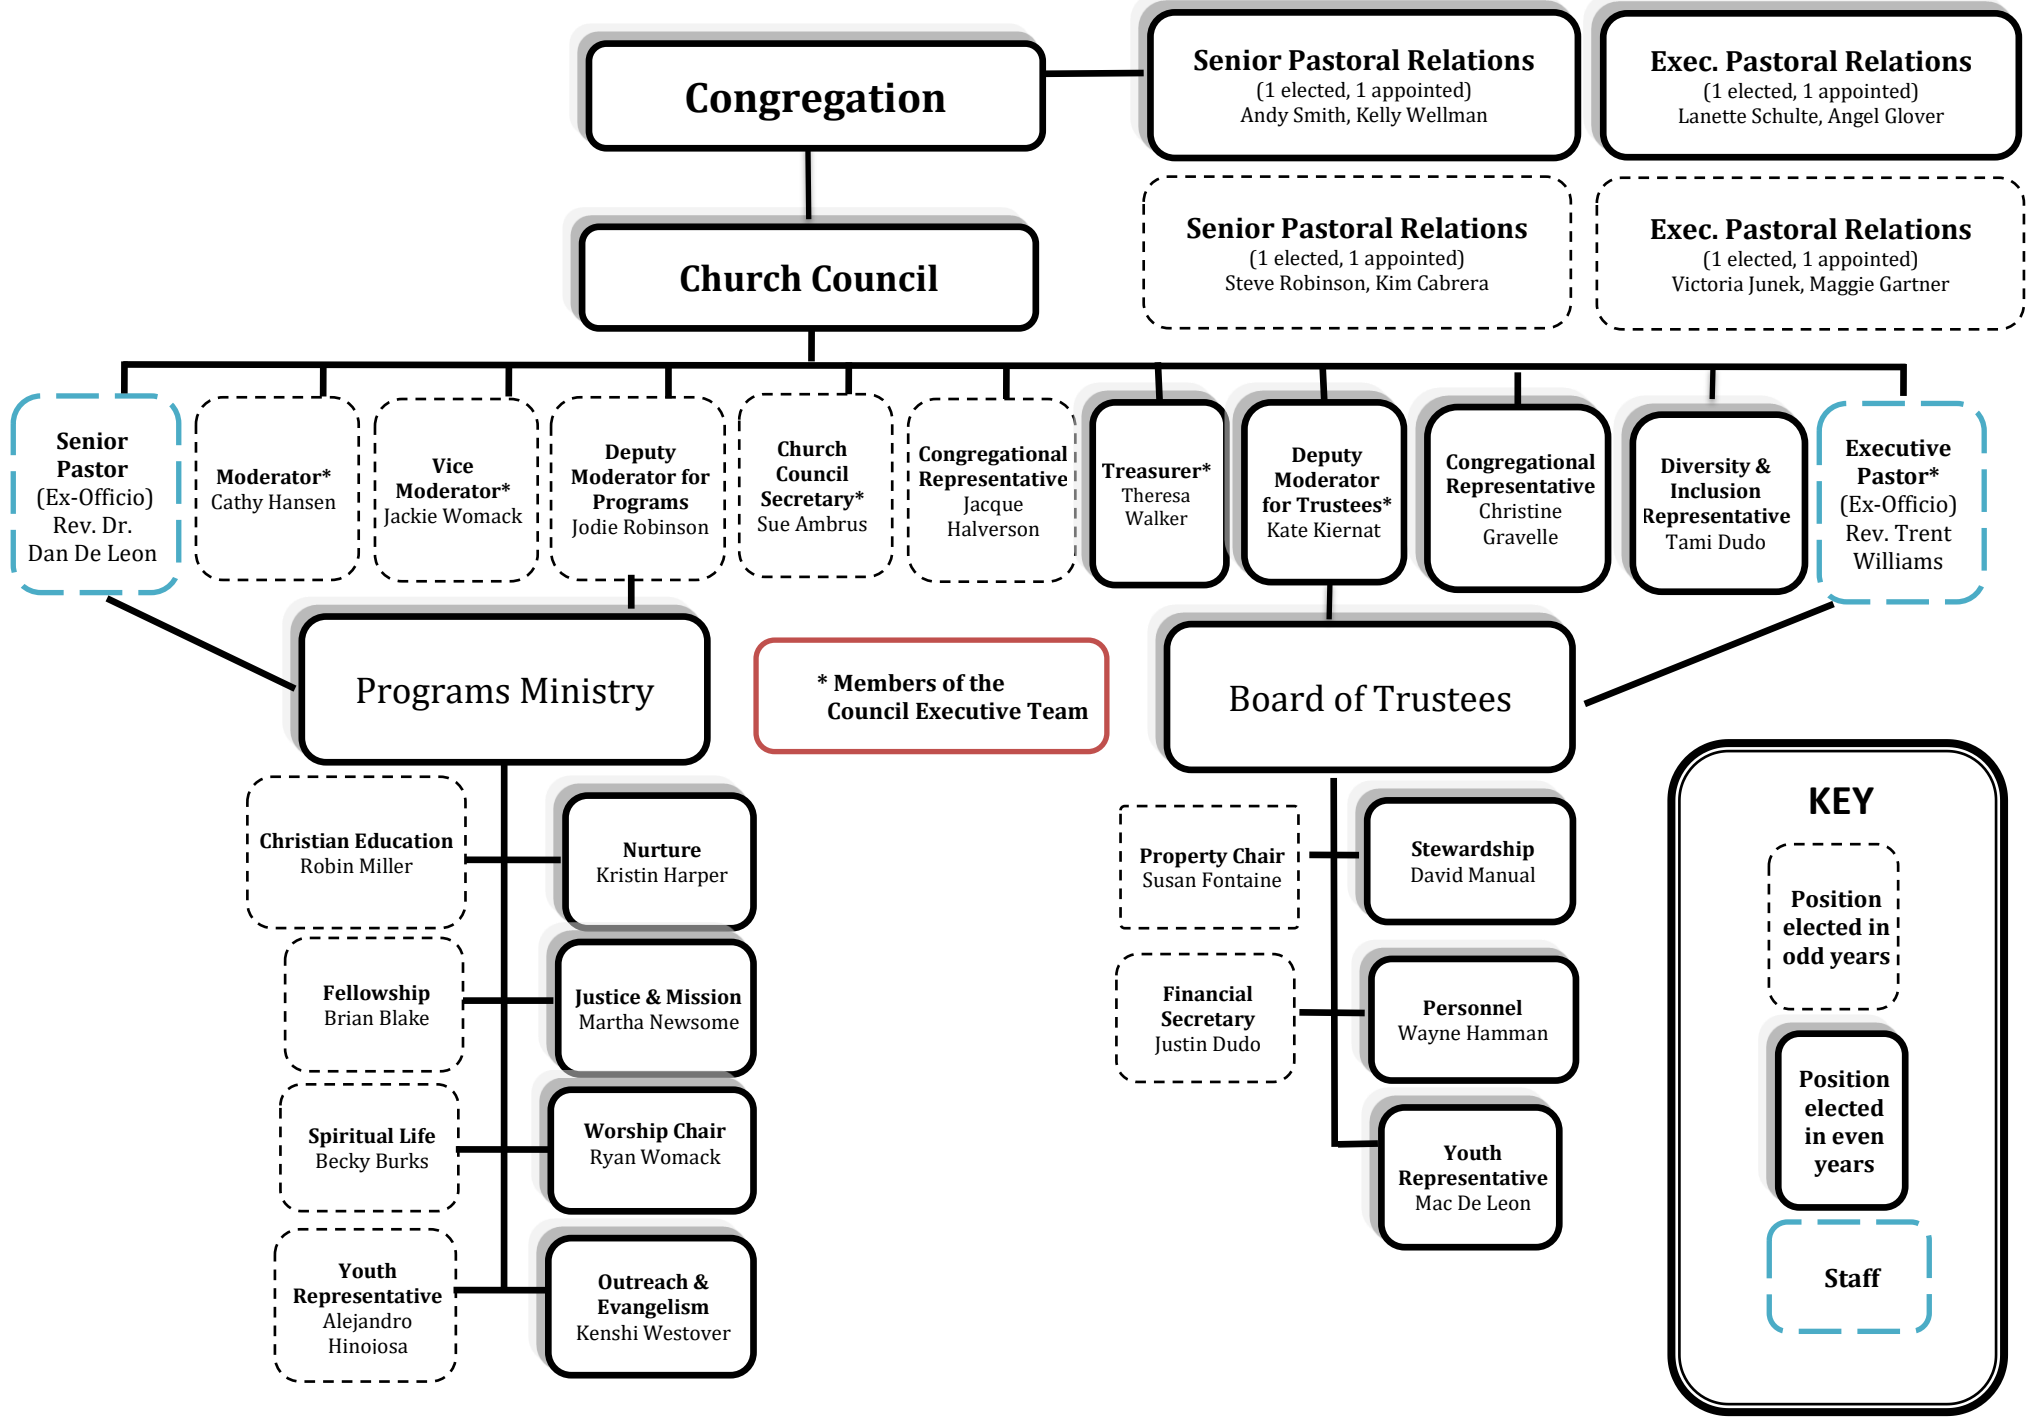

Friends Congregational Church

Leadership and Staff Flowcharts – 2022-2023

* Members of the Council Executive Team

KEY

Position elected in odd years

Position elected in even years

Staff

**Friends Congregational Church
Leadership and Staff Flowcharts – 2022-2023**

Friends Church Staff Flow Chart